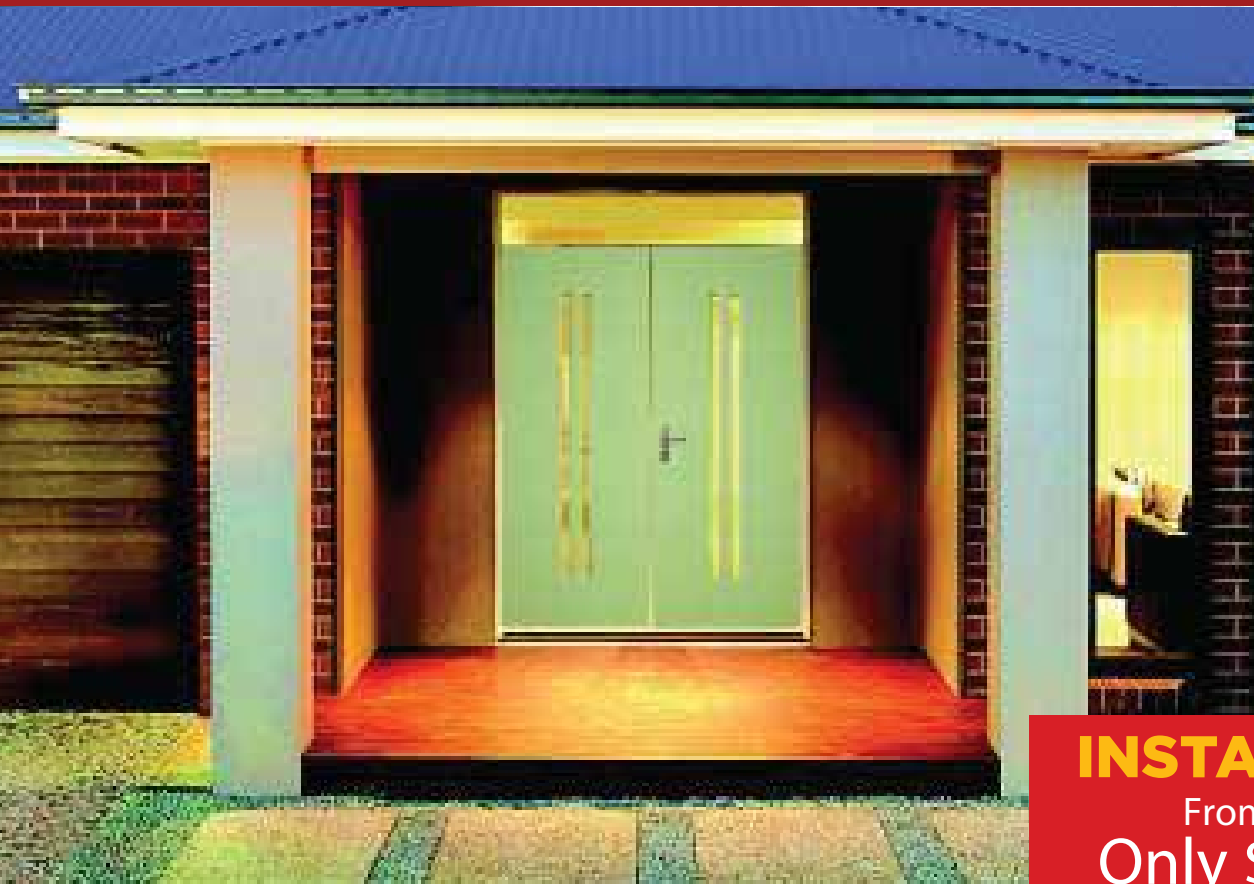

## PACKAGE INCLUDES:

- Door replacement only
- Door size 2040 x 820 x 40mm
- Duracote skin
- Solid door
- Clear or translucent glass
- 3x New Entry Hinges
- Entrance Knob Satin Chrome
- Delivery
- Installation (Adelaide Area only)
- 5 years warranty on door
- 10 years warranty on entrance lock

# ENTRY DOOR PACKAGES

VERVE Entrance

**INSTALLED**

From  
**Only \$880\***