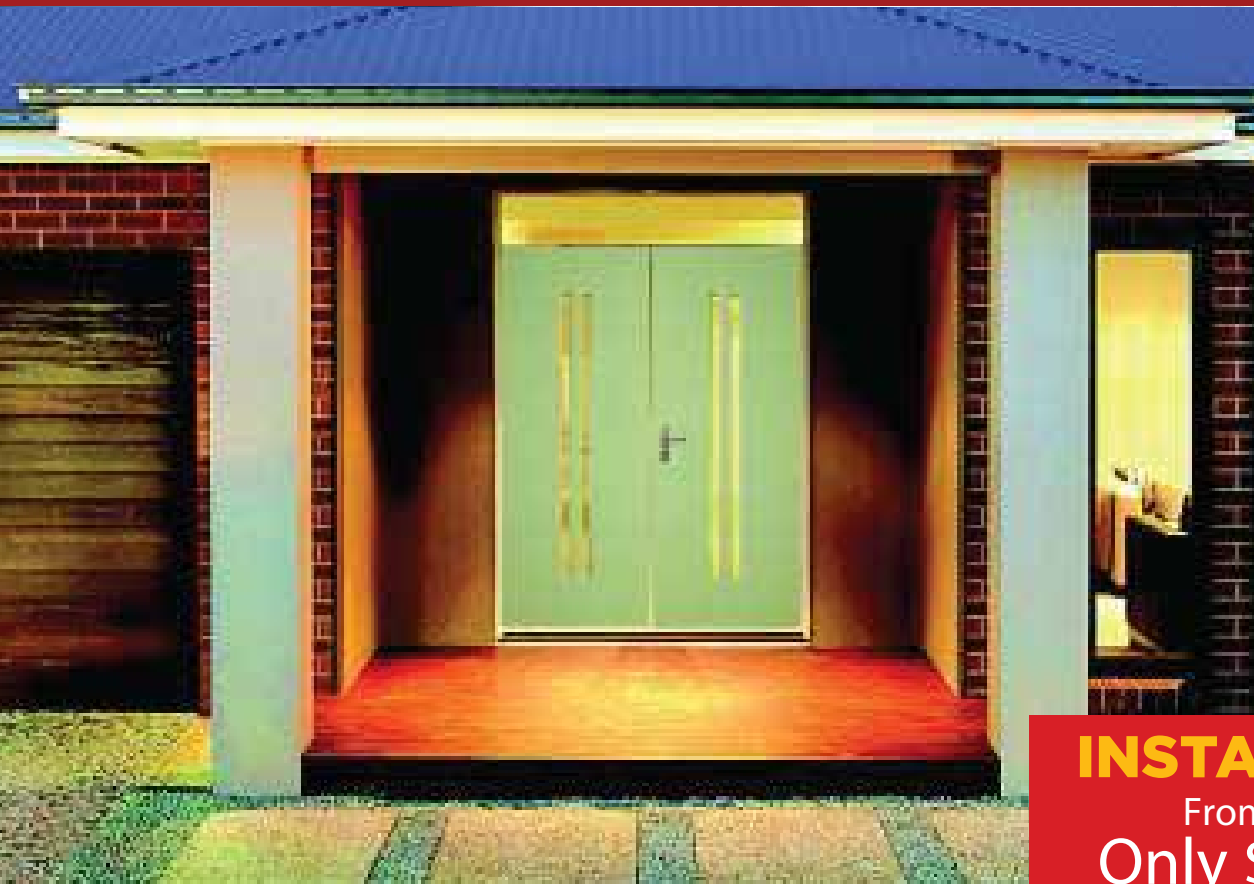

## PACKAGE INCLUDES:

- Door replacement only
- Door size 2040 x 820 x 40mm
- Duracote skin
- Solid door
- Clear or translucent glass
- 3x New Entry Hinges
- Entrance Knob Satin Chrome
- Delivery
- Installation (Adelaide Area only)
- 5 years warranty on door
- 10 years warranty on entrance lock

# ENTRY DOOR PACKAGES

VERVE Entrance

**INSTALLED**

From  
**Only \$780\***